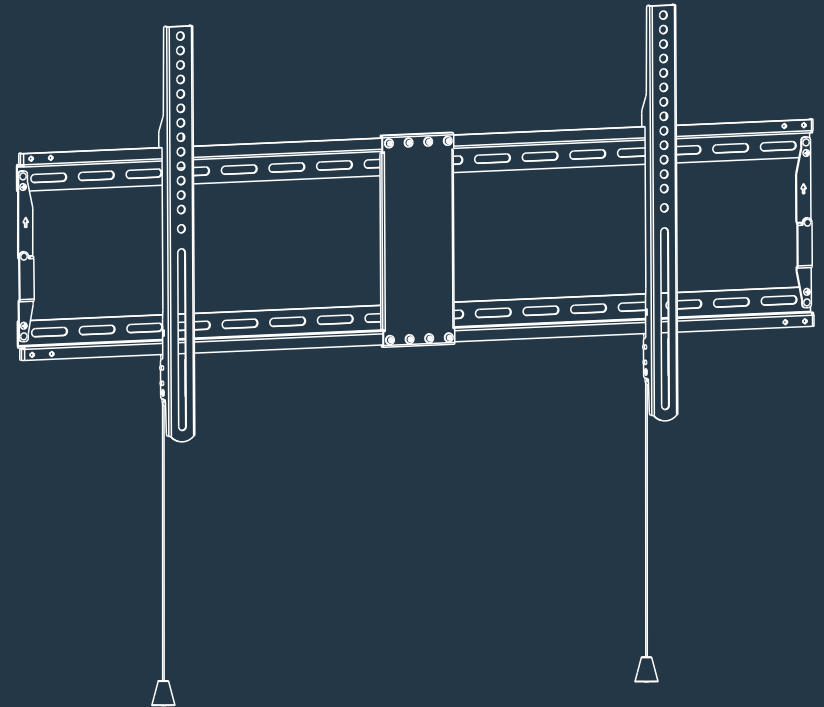

TVW1602

200x200/300x200
300x300/400x200
400x300/400x400
600x400/800x400

EN Read the entire instruction manual before you start installation and assembly. If you have any questions regarding any of the instructions or warnings, please contact your local distributor for assistance.

IMPORTANT: Ensure that you have received all parts according to the component checklist prior to installation. If any parts are missing or faulty, telephone your local distributor for a replacement.

Heavy Foldable TV Wall Mount

Installation Manual

iiglo®