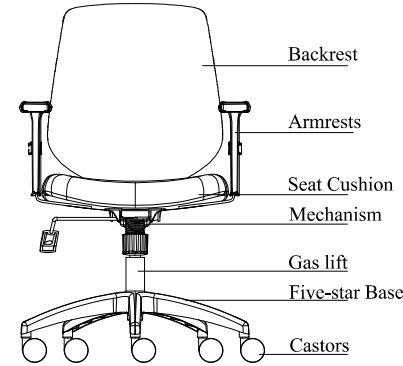

Instruction for Use

Thank you for purchasing a product from iiglo! Please read the manual before installing the product.

Introduction

Item No.: IIERGOCHSH
 Item Name: Office Chair
 Dimension: 635W*580D*910H
 Material: High-quality Wood, Electroplated Chrome Alloy/Steel Cube/Painted Wood, High-density Moulded Foam/Cutted Foam.