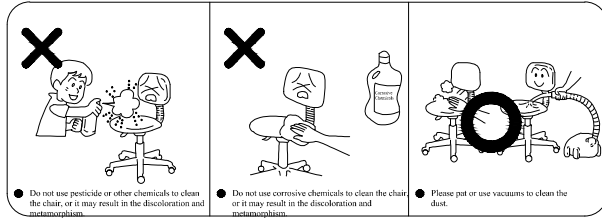

These are the instructions for product use. Please read and follow the guidance of the instructions for proper use and maintenance of your furniture so as to maintain their sound condition after many years of use. Dos and don'ts in furniture use:

Dos and Don'ts in Material Clean

Dos and Don'ts in Use

Safety Precautions

Assembly Instruction

- Please decide the location of your furniture before installation to avoid moving them in a large scale after it is completely installed.
- Do not place your furniture in dark and damp or hot and dry environment.
- Please check the number of packaging bags, view the product installation manual and verify the product structure.
- Please check the direction of each part when unpacking them before installation.
- Please install the product patiently. Make sure that each part is in the right position. Furniture is easy to assemble, but it takes patience and carefulness to do a meticulous job.
- Please check the stability of the furniture after installation. Shake your furniture gently to confirm whether it is level with the ground or whether the screw is tight.
- Please keep the furniture unoccupied for a period of time. Open the cabinet and drawer to release residual painting odor.