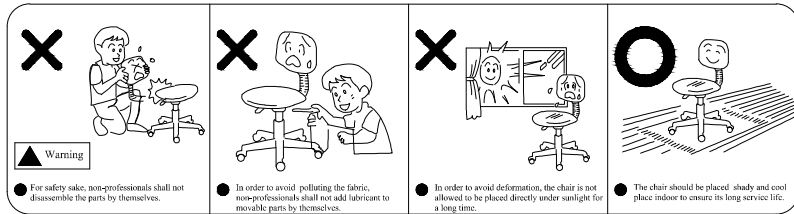

These are the instructions for product use. Please read and follow the guidance of the instructions for proper use and maintenance of your furniture so as to maintain their sound condition after many years of use. Dos and don'ts in furniture use:

Dos and Don'ts in Material Clean

Dos and Don'ts in Use

Safety Precautions

Assembly Instruction

- Please decide the location of your furniture before installation to avoid moving them in a large scale after it is completely installed.
- Do not place your furniture in dark and damp or hot and dry environment.
- Please check the number of packaging bags, view the product installation manual and verify the product structure.
- Please check the direction of each part when unpacking them before installation.
- Please install the product patiently. Make sure that each part is in the right position. Furniture is easy to assemble, but it takes patience and carefulness to do a meticulous job.
- Please check the stability of the furniture after installation. Shake your furniture gently to confirm whether it is level with the ground or whether the screw is tight.
- Please keep the furniture unoccupied for a period of time. Open the cabinet and drawer to release residual painting odor.