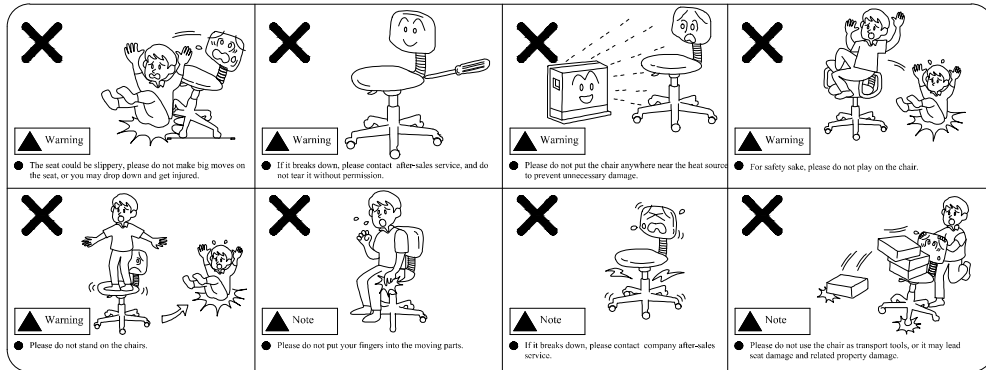

These are the instructions for product use. Please read and follow the guidance of the instructions for proper use and maintenance of your furniture so as to maintain their sound condition after many years of use. Dos and don'ts in furniture use:

Dos and Don'ts in Material Clean

Dos and Don'ts in Use

Safety Precautions

Assembly Instruction

- Please decide the location of your furniture before installation to avoid moving them in a large scale after it is completely installed.
- Do not place your furniture in dark and damp or hot and dry environment.
- Please check the number of packaging bags, view the product installation manual and verify the product structure.
- Please check the direction of each part when unpacking them before installation.
- Please install the product patiently. Make sure that each part is in the right position. Furniture is easy to assemble, but it takes patience and carefulness to do a meticulous job.
- Please check the stability of the furniture after installation. Shake your furniture gently to confirm whether it is level with the ground or whether the screw is tight.
- Please keep the furniture unoccupied for a period of time. Open the cabinet and drawer to release residual painting odor.