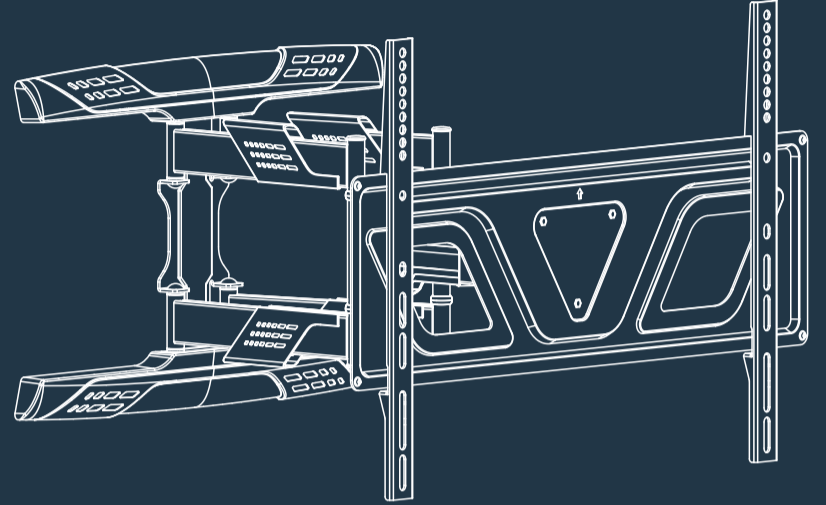

TVW1472

200x200/300x200
300x300/400x200
400x300/400x400

70"
MAX

45kg
(99lbs)
RATED

TVW1482

200x200/300x200
300x300/400x200
400x300/400x400
600x400

80"
MAX

EN Read the entire instruction manual before you start installation and assembly. If you have any questions regarding any of the instructions or warnings, please contact your local distributor for assistance.

CAUTION: Use with products heavier than the rated weights indicated may result in instability causing possible injury.

• Use the mounting screws provided and DO NOT OVER TIGHTEN mounting screws.

• This product contains small items that could be a choking hazard if swallowed. Keep these items away from children.

Ultra Slim Full-motion TV Wall Mount